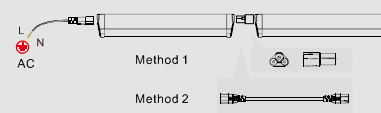

Connect up by linkable connector, done.