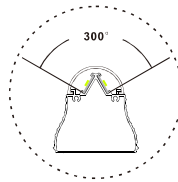

LED INTEGRATED TUBE LIGHT SERIES

LED T8 V-TYPE INTEGRATED TUBE LIGHT

Features

- Series: Integrated Light
- Length: 2ft. 3ft. 4ft. 5ft. 6ft
- Input Voltage: 100-240VAC/120-277VAC 50-60Hz
- Power Factor: >0.9
- Color Temperature: 2700-6500K
- Light Colour: Warm White/Natural White/Cool White
- Life Span: 50,000 hours
- Integrated design, easy installation