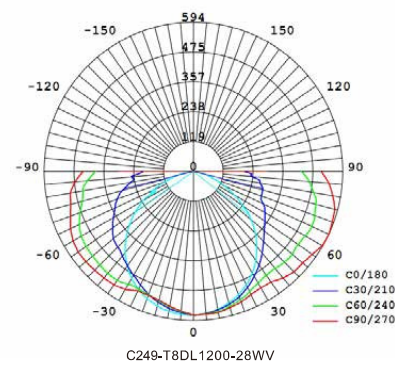

Fix the LED tube to the ceiling or wall

Connect up by linkable connector, done.