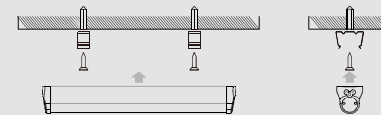

Fix the LED tube to the ceiling or wall