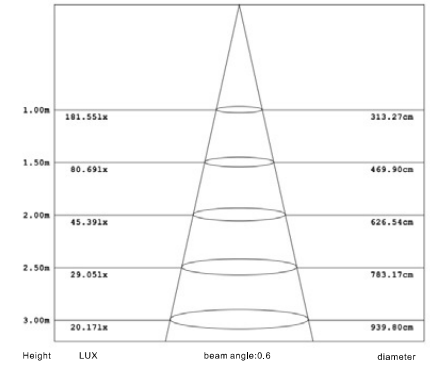

Fix the LED tube to the ceiling or wall

Connect up by linkable connector, done.