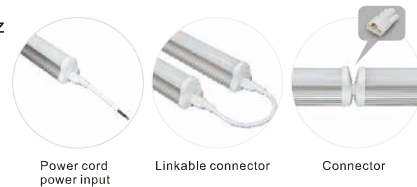

Patent Number

ZL201120066365.6 ZL201220033226.8 ZL201230021350.8 PCT/CN2011/002036

Applications

It is widely used in hotels, homes, supermarkets, shopping malls, entertainment venues, office buildings, packing lots, factories, road sides, squares and other places