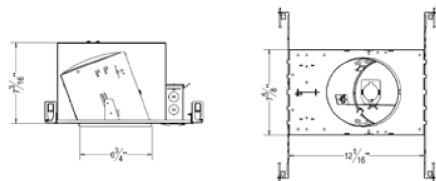

Description

- Housing Must be kept at least 3" away from insulation
- Can be installed in 1/2" to 1-3/8" thick ceilings
- Includes adjustable hanger bars with integral nail
- J-Box listed for through-branch circuit wiring (4 in-4 out), five 1/2" knockouts and four romex knockouts with strain clamps
- ETL listed for damp location W/Feed through

C118-6-P

6" Line Voltage New Construction NON-IC Slope Recessed Housing Lamp: LED 18W max. (See trim for max wattage)

Description

- Housing Must be kept at least 3" away from insulation
- Can be installed in 1/2" to 1-3/8" thick ceilings
- J-Box listed for through-branch circuit wiring (4 in-4 out), five 1/2" knockouts and four romex knockouts with strain clamps
- ETL listed for damp location W/Feed through

C118-6-PR

6" Line Voltage Remodel NON-IC Slope Recessed Housing Lamp: LED 18W max. (See trim for max wattage)

Description

- Designed for direct contact with insulation
- Can be installed in 1/2" to 1-3/8" thick ceilings
- Includes adjustable hanger bars with integral nail
- J-Box listed for through-branch circuit wiring (4 in-4 out), five 1/2" knockouts and four romex knockouts with strain clamps
- ETL listed for damp location W/Feed through

C118-6-PIA

6" Line Voltage New Construction Airtight IC Rated Slope Recessed Housing Lamp: LED 18W max. (See trim for max wattage)

Description

- Designed for direct contact with insulation
- Can be installed in 1/2" to 1-3/8" thick ceilings
- J-Box listed for through-branch circuit wiring (4 in-4 out), five 1/2" knockouts and four romex knockouts with strain clamps
- ETL listed for damp location W/Feed through