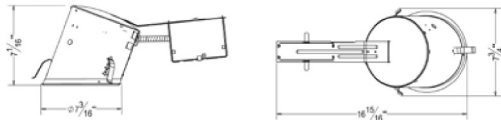

Description

- Housing Must be kept at least 3" away from insulation
- Can be installed in 1/2" to 1-3/8" thick ceilings
- Includes adjustable hanger bars with integral nail
- J-Box listed for through-branch circuit wiring (4 in-4 out), five 1/2" knockouts and four romex knockouts with strain clamps
- ETL listed for damp location W/Feed through

C118-6-P

6" Line Voltage New Construction NON-IC Slope Recessed Housing Lamp: LED 18W max. (See trim for max wattage)

Description

- Housing Must be kept at least 3" away from insulation
- Can be installed in 1/2" to 1-3/8" thick ceilings
- J-Box listed for through-branch circuit wiring (4 in-4 out), five 1/2" knockouts and four romex knockouts with strain clamps
- ETL listed for damp location W/Feed through

C118-6-PR

6" Line Voltage Remodel NON-IC Slope Recessed Housing Lamp: LED 18W max. (See trim for max wattage)

Description

- Designed for direct contact with insulation
- Can be installed in 1/2" to 1-3/8" thick ceilings
- Includes adjustable hanger bars with integral nail
- J-Box listed for through-branch circuit wiring (4 in-4 out), five 1/2" knockouts and four romex knockouts with strain clamps
- ETL listed for damp location W/Feed through

C118-6-PIA

6" Line Voltage New Construction Airtight IC Rated Slope Recessed Housing Lamp: LED 18W max. (See trim for max wattage)

Description

- Designed for direct contact with insulation
- Can be installed in 1/2" to 1-3/8" thick ceilings
- J-Box listed for through-branch circuit wiring (4 in-4 out), five 1/2" knockouts and four romex knockouts with strain clamps
- ETL listed for damp location W/Feed through