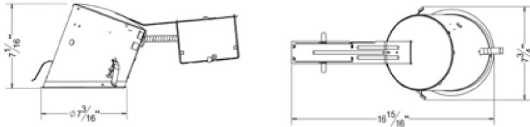

BP6001
6" Slope Trim With Baffle
Lamp: R30/PAR30 LED E26 18W Max.