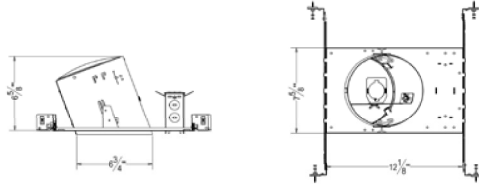

Description

- Housing Must be kept at least 3" away from insulation
- Can be installed in 1/2" to 1-3/8" thick ceilings
- Includes adjustable hanger bars with integral nail
- J-Box listed for through-branch circuit wiring (4 in-4 out), five 1/2" knockouts and four romex knockouts with strain clamps
- ETL listed for damp location W/Feed through

C118-6-P

6" Line Voltage New Construction NON-IC Slope Recessed Housing Lamp: LED 18W max. (See trim for max wattage)

Description

- Housing Must be kept at least 3" away from insulation
- Can be installed in 1/2" to 1-3/8" thick ceilings
- J-Box listed for through-branch circuit wiring (4 in-4 out), five 1/2" knockouts and four romex knockouts with strain clamps
- ETL listed for damp location W/Feed through

C118-6-PR

6" Line Voltage Remodel NON-IC Slope Recessed Housing Lamp: LED 18W max. (See trim for max wattage)

Description

- Designed for direct contact with insulation
- Can be installed in 1/2" to 1-3/8" thick ceilings
- Includes adjustable hanger bars with integral nail
- J-Box listed for through-branch circuit wiring (4 in-4 out), five 1/2" knockouts and four romex knockouts with strain clamps
- ETL listed for damp location W/Feed through

C118-6-PIA

6" Line Voltage New Construction Airtight IC Rated Slope Recessed Housing Lamp: LED 18W max. (See trim for max wattage)

Description

- Designed for direct contact with insulation
- Can be installed in 1/2" to 1-3/8" thick ceilings
- J-Box listed for through-branch circuit wiring (4 in-4 out), five 1/2" knockouts and four romex knockouts with strain clamps
- ETL listed for damp location W/Feed through