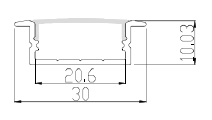

Aluminum LED Light Bar

Model No	LED/C Brand	LED Type	LED Qty	Power (W/m)	Voltage	CC/CV	Light Efficiency	CRI(Ra)	Water-proof	Color	(CT:K)	Lumen (lm/m)
C143-F5630A35-W-24C-SG1-ALXX										□ Warm White	2700-3100K	1400-1500lm
C143-F5630A35-N-24C-SG1-ALXX	SAMSUNG G1LM561A	SMD5630	70	15W/m	24V	CC Version	115m/W	≥ 80	No	□ Nature White	4000-4500K	1550-1650lm
C143-F5630A35-P-24C-SG1-ALXX										□ Pure White	6000-6500K	1650-1750lm
C143-F5630A35SA-W-24C-ALXX										□ Warm White	2700-3100K	1400-1500lm
C143-F5630A35SA-N-24C-ALXX	Taiwan Chip	SMD5630	70	15W/m	24V	CC Version	115m/W	≥ 80	No	□ Nature White	4000-4500K	1550-1650lm
C143-F5630A35SA-P-24C-ALXX										□ Pure White	6000-6500K	1650-1750lm
C143-F2835A60SA-W-24C-ALXX										□ Warm White	2900-3100K	1650-1700lm
C143-F2835A60SA-N-24C-ALXX	Taiwan Chip	SMD2835	120	19.2W	24V	CC Version	93m/W	≥ 90	No	□ Nature White	4000-4500K	1700-1750lm
C143-F2835A60SA-P-24C-ALXX										□ Pure White	6000-6500K	1750-1800lm

Remark: X stands for waterproof version, A stands for non-waterproof version, C stands for IP67 waterproof version
CC means constant current version, CV means Constant Voltage Version

Aluminum Profiles

C143-AL20