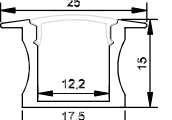

Remark: X stands for waterproof version, A stands for non-waterproof version, C stands for IP67 waterproof version  
CC means constant current version, CV means Constant Voltage Version

Aluminum Profiles

C143-AL05

C143-AL06

C143-AL07

C143-AL08

C143-AL11

C143-AL13

C143-AL14

C143-AL015