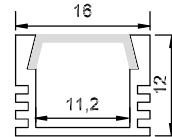

Aluminum LED Light Bar

Model No	LED/C Brand	LED Type	LED Qty	Power (W/m)	Voltage	CC/CV	Light Efficiency	CRI(Ra)	Water-proof	Color	(CT:K)	Lumen (lm/m)
C143-F5630A35-W-24C-SG1-ALXX										□ Warm White	2700-3100K	1400-1500lm
C143-F5630A35-N-24C-SG1-ALXX	SAMSUNG G1LM561A	SMD5630	70	15W/m	24V	CC Version	115m/W	≥ 80	No	□ Nature White	4000-4500K	1550-1650lm
C143-F5630A35-P-24C-SG1-ALXX										□ Pure White	6000-6500K	1650-1750lm
C143-F5630A35SA-W-24C-ALXX										□ Warm White	2700-3100K	1400-1500lm
C143-F5630A35SA-N-24C-ALXX	Taiwan Chip	SMD5630	70	15W/m	24V	CC Version	115m/W	≥ 80	No	□ Nature White	4000-4500K	1550-1650lm
C143-F5630A35SA-P-24C-ALXX										□ Pure White	6000-6500K	1650-1750lm
C143-F2835A60SA-W-24C-ALXX										□ Warm White	2900-3100K	1650-1700lm
C143-F2835A60SA-N-24C-ALXX	Taiwan Chip	SMD2835	120	19.2W	24V	CC Version	93m/W	≥ 90	No	□ Nature White	4000-4500K	1700-1750lm
C143-F2835A60SA-P-24C-ALXX										□ Pure White	6000-6500K	1750-1800lm

Remark: X stands for waterproof version, A stands for non-waterproof version, C stands for IP67 waterproof version
CC means constant current version, CV means Constant Voltage Version

Aluminum Profiles

C143-AL07