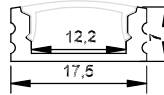

Aluminum LED Light Bar

C143-AL11

C143-AL07

C143-AL13

Model No	LED/C Brand	LED Type	LED Qty	Power (W/m)	Voltage	CC/CV	Light Efficiency	CRI(Ra)	Water-proof	Color	(CT:K)	Lumen (lm/m)
C143-F5630A35-W-24C-SG1-ALXX										□ Warm White	2700-3100K	1400-1500lm
C143-F5630A35-N-24C-SG1-ALXX	SAMSUNG G1LM561A	SMD5630	70	15W/m	24V	CC Version	115m/W	≥ 80	No	□ Nature White	4000-4500K	1550-1650lm
C143-F5630A35-P-24C-SG1-ALXX										□ Pure White	6000-6500K	1650-1750lm
C143-F5630A35SA-W-24C-ALXX										□ Warm White	2700-3100K	1400-1500lm
C143-F5630A35SA-N-24C-ALXX	Taiwan Chip	SMD5630	70	15W/m	24V	CC Version	115m/W	≥ 80	No	□ Nature White	4000-4500K	1550-1650lm
C143-F5630A35SA-P-24C-ALXX										□ Pure White	6000-6500K	1650-1750lm
C143-F2835A60SA-W-24C-ALXX										□ Warm White	2900-3100K	1650-1700lm
C143-F2835A60SA-N-24C-ALXX	Taiwan Chip	SMD2835	120	19.2W	24V	CC Version	93m/W	≥ 90	No	□ Nature White	4000-4500K	1700-1750lm
C143-F2835A60SA-P-24C-ALXX										□ Pure White	6000-6500K	1750-1800lm

Remark: X stands for waterproof version, A stands for non-waterproof version, C stands for IP67 waterproof version  
CC means constant current version, CV means Constant Voltage Version

Aluminum Profiles