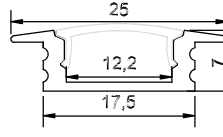

Aluminum LED Light Bar

Model No	LED/C Brand	LED Type	LED Qty	Power (W/m)	Voltage	CC/CV	Light Efficiency	CRI(Ra)	Water-proof	Color	(CT:K)	Lumen (lm/m)
C143-F5630A35-W-24C-SG1-ALXX										□ Warm White	2700-3100K	1400-1500lm
C143-F5630A35-N-24C-SG1-ALXX	SAMSUNG G1LM561A	SMD5630	70	15W/m	24V	CC Version	115m/W	≥ 80	No	□ Nature White	4000-4500K	1550-1650lm
C143-F5630A35-P-24C-SG1-ALXX										□ Pure White	6000-6500K	1650-1750lm
C143-F5630A35SA-W-24C-ALXX										□ Warm White	2700-3100K	1400-1500lm
C143-F5630A35SA-N-24C-ALXX	Taiwan Chip	SMD5630	70	15W/m	24V	CC Version	115m/W	≥ 80	No	□ Nature White	4000-4500K	1550-1650lm
C143-F5630A35SA-P-24C-ALXX										□ Pure White	6000-6500K	1650-1750lm
C143-F2835A60SA-W-24C-ALXX										□ Warm White	2900-3100K	1650-1700lm
C143-F2835A60SA-N-24C-ALXX	Taiwan Chip	SMD2835	120	19.2W	24V	CC Version	93m/W	≥ 90	No	□ Nature White	4000-4500K	1700-1750lm
C143-F2835A60SA-P-24C-ALXX										□ Pure White	6000-6500K	1750-1800lm

Remark: X stands for waterproof version, A stands for non-waterproof version, C stands for IP67 waterproof version
CC means constant current version, CV means Constant Voltage Version

Aluminum Profiles

C143-AL08