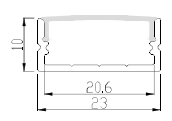

Aluminum LED Light Bar

Model No	LED/C Brand	LED Type	LED Qty	Power (W/m)	Voltage	CC/CV	Light Efficiency	CRI(Ra)	Water-proof	Color	(CT:K)	Lumen (lm/m)
C143-F5630A35-W-24C-SG1-ALXX										□ Warm White	2700-3100K	1400-1500lm
C143-F5630A35-N-24C-SG1-ALXX	SAMSUNG G1LM561A	SMD5630	70	15W/m	24V	CC Version	115m/W	≥ 80	No	□ Nature White	4000-4500K	1550-1650lm
C143-F5630A35-P-24C-SG1-ALXX										□ Pure White	6000-6500K	1650-1750lm
C143-F5630A35SA-W-24C-ALXX										□ Warm White	2700-3100K	1400-1500lm
C143-F5630A35SA-N-24C-ALXX	Taiwan Chip	SMD5630	70	15W/m	24V	CC Version	115m/W	≥ 80	No	□ Nature White	4000-4500K	1550-1650lm
C143-F5630A35SA-P-24C-ALXX										□ Pure White	6000-6500K	1650-1750lm
C143-F2835A60SA-W-24C-ALXX										□ Warm White	2900-3100K	1650-1700lm
C143-F2835A60SA-N-24C-ALXX	Taiwan Chip	SMD2835	120	19.2W	24V	CC Version	93m/W	≥ 90	No	□ Nature White	4000-4500K	1700-1750lm
C143-F2835A60SA-P-24C-ALXX										□ Pure White	6000-6500K	1750-1800lm

Remark: X stands for waterproof version, A stands for non-waterproof version, C stands for IP67 waterproof version
CC means constant current version, CV means Constant Voltage Version

Aluminum Profiles

C143-AL21