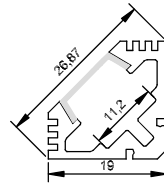

Aluminum LED Light Bar

C143-AL11

C143-AL07

C143-AL13

Model No	LED/C Brand	LED Type	LED Qty	Power (W/m)	Voltage	CC/CV	Light Efficiency	CRI(Ra)	Water-proof	Color	(CT:K)	Lumen (lm/m)
C143-F5630A35-W-24C-SG1-ALXX										□ Warm White	2700-3100K	1400-1500lm
C143-F5630A35-N-24C-SG1-ALXX	SAMSUNG G1LM561A	SMD5630	70	15W/m	24V	CC Version	115m/W	≥ 80	No	□ Nature White	4000-4500K	1550-1650lm
C143-F5630A35-P-24C-SG1-ALXX										□ Pure White	6000-6500K	1650-1750lm
C143-F5630A35SA-W-24C-ALXX										□ Warm White	2700-3100K	1400-1500lm
C143-F5630A35SA-N-24C-ALXX	Taiwan Chip	SMD5630	70	15W/m	24V	CC Version	115m/W	≥ 80	No	□ Nature White	4000-4500K	1550-1650lm
C143-F5630A35SA-P-24C-ALXX										□ Pure White	6000-6500K	1650-1750lm
C143-F2835A60SA-W-24C-ALXX										□ Warm White	2900-3100K	1650-1700lm
C143-F2835A60SA-N-24C-ALXX	Taiwan Chip	SMD2835	120	19.2W	24V	CC Version	93m/W	≥ 90	No	□ Nature White	4000-4500K	1700-1750lm
C143-F2835A60SA-P-24C-ALXX										□ Pure White	6000-6500K	1750-1800lm

Remark: X stands for waterproof version, A stands for non-waterproof version, C stands for IP67 waterproof version  
CC means constant current version, CV means Constant Voltage Version

Aluminum Profiles