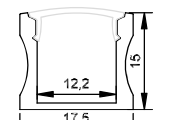

Remark: X stands for waterproof version, A stands for non-waterproof version, C stands for IP67 waterproof version  
CC means constant current version, CV means Constant Voltage Version

Aluminum Profiles

C143-AL05

C143-AL06

C143-AL07

C143-AL08

C143-AL11

C143-AL13

C143-AL14

C143-AL015