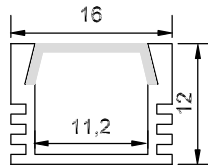

Aluminum LED Light Bar

C143-AL11

C143-AL07

C143-AL13

Model No	LED/C Brand	LED Type	LED Qty	Power (W/m)	Voltage	CC/CV	Light Efficiency	CRI(Ra)	Water-proof	Color	(CT:K)	Lumen (lm/m)
C143-F5630A35-W-24C-SG1-ALXX										□ Warm White	2700-3100K	1400-1500lm
C143-F5630A35-N-24C-SG1-ALXX	SAMSUNG G1LM561A	SMD5630	70	15W/m	24V	CC Version	115m/W	≥ 80	No	□ Nature White	4000-4500K	1550-1650lm
C143-F5630A35-P-24C-SG1-ALXX										□ Pure White	6000-6500K	1650-1750lm
C143-F5630A35SA-W-24C-ALXX										□ Warm White	2700-3100K	1400-1500lm
C143-F5630A35SA-N-24C-ALXX	Taiwan Chip	SMD5630	70	15W/m	24V	CC Version	115m/W	≥ 80	No	□ Nature White	4000-4500K	1550-1650lm
C143-F5630A35SA-P-24C-ALXX										□ Pure White	6000-6500K	1650-1750lm
C143-F2835A60SA-W-24C-ALXX										□ Warm White	2900-3100K	1650-1700lm
C143-F2835A60SA-N-24C-ALXX	Taiwan Chip	SMD2835	120	19.2W	24V	CC Version	93m/W	≥ 90	No	□ Nature White	4000-4500K	1700-1750lm
C143-F2835A60SA-P-24C-ALXX										□ Pure White	6000-6500K	1750-1800lm

Remark: X stands for waterproof version, A stands for non-waterproof version, C stands for IP67 waterproof version  
CC means constant current version, CV means Constant Voltage Version

Aluminum Profiles