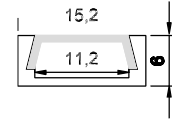

Aluminum LED Light Bar

Model No	LED/C Brand	LED Type	LED Qty	Power (W/m)	Voltage	CC/CV	Light Efficiency	CRI(Ra)	Water-proof	Color	(CT:K)	Lumen (lm/m)
C143-F5630A35-W-24C-SG1-ALXX										□ Warm White	2700-3100K	1400-1500lm
C143-F5630A35-N-24C-SG1-ALXX	SAMSUNG G1LM561A	SMD5630	70	15W/m	24V	CC Version	115m/W	≥ 80	No	□ Nature White	4000-4500K	1550-1650lm
C143-F5630A35-P-24C-SG1-ALXX										□ Pure White	6000-6500K	1650-1750lm
C143-F5630A35SA-W-24C-ALXX										□ Warm White	2700-3100K	1400-1500lm
C143-F5630A35SA-N-24C-ALXX	Taiwan Chip	SMD5630	70	15W/m	24V	CC Version	115m/W	≥ 80	No	□ Nature White	4000-4500K	1550-1650lm
C143-F5630A35SA-P-24C-ALXX										□ Pure White	6000-6500K	1650-1750lm
C143-F2835A60SA-W-24C-ALXX										□ Warm White	2900-3100K	1650-1700lm
C143-F2835A60SA-N-24C-ALXX	Taiwan Chip	SMD2835	120	19.2W	24V	CC Version	93m/W	≥ 90	No	□ Nature White	4000-4500K	1700-1750lm
C143-F2835A60SA-P-24C-ALXX										□ Pure White	6000-6500K	1750-1800lm

Remark: X stands for waterproof version, A stands for non-waterproof version, C stands for IP67 waterproof version
CC means constant current version, CV means Constant Voltage Version

Aluminum Profiles

C143-AL06