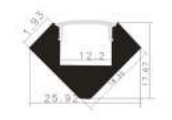

Aluminum LED Light Bar

Model No	LED/C Brand	LED Type	LED Qty	Power (W/m)	Voltage	CC/CV	Light Efficiency	CRI(Ra)	Water-proof	Color	(CT:K)	Lumen (lm/m)
C143-F5630A35-W-24C-SG1-ALXX										□ Warm White	2700-3100K	1400-1500lm
C143-F5630A35-N-24C-SG1-ALXX	SAMSUNG G1LM561A	SMD5630	70	15W/m	24V	CC Version	115m/W	≥ 80	No	□ Nature White	4000-4500K	1550-1650lm
C143-F5630A35-P-24C-SG1-ALXX										□ Pure White	6000-6500K	1650-1750lm
C143-F5630A35SA-W-24C-ALXX										□ Warm White	2700-3100K	1400-1500lm
C143-F5630A35SA-N-24C-ALXX	Taiwan Chip	SMD5630	70	15W/m	24V	CC Version	115m/W	≥ 80	No	□ Nature White	4000-4500K	1550-1650lm
C143-F5630A35SA-P-24C-ALXX										□ Pure White	6000-6500K	1650-1750lm
C143-F2835A60SA-W-24C-ALXX										□ Warm White	2900-3100K	1650-1700lm
C143-F2835A60SA-N-24C-ALXX	Taiwan Chip	SMD2835	120	19.2W	24V	CC Version	93m/W	≥ 90	No	□ Nature White	4000-4500K	1700-1750lm
C143-F2835A60SA-P-24C-ALXX										□ Pure White	6000-6500K	1750-1800lm

Remark: X stands for waterproof version, A stands for non-waterproof version, C stands for IP67 waterproof version
CC means constant current version, CV means Constant Voltage Version

Aluminum Profiles

C143-AL22