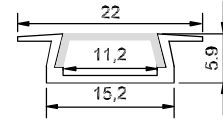

Aluminum LED Light Bar

C143-AL11

C143-AL07

C143-AL13

Model No	LED/C Brand	LED Type	LED Qty	Power (W/m)	Voltage	CC/CV	Light Efficiency	CRI(Ra)	Water-proof	Color	(CT:K)	Lumen (lm/m)
C143-F5630A35-W-24C-SG1-ALXX										□ Warm White	2700-3100K	1400-1500lm
C143-F5630A35-N-24C-SG1-ALXX	SAMSUNG G1LM561A	SMD5630	70	15W/m	24V	CC Version	115m/W	≥ 80	No	□ Nature White	4000-4500K	1550-1650lm
C143-F5630A35-P-24C-SG1-ALXX										□ Pure White	6000-6500K	1650-1750lm
C143-F5630A35SA-W-24C-ALXX										□ Warm White	2700-3100K	1400-1500lm
C143-F5630A35SA-N-24C-ALXX	Taiwan Chip	SMD5630	70	15W/m	24V	CC Version	115m/W	≥ 80	No	□ Nature White	4000-4500K	1550-1650lm
C143-F5630A35SA-P-24C-ALXX										□ Pure White	6000-6500K	1650-1750lm
C143-F2835A60SA-W-24C-ALXX										□ Warm White	2900-3100K	1650-1700lm
C143-F2835A60SA-N-24C-ALXX	Taiwan Chip	SMD2835	120	19.2W	24V	CC Version	93m/W	≥ 90	No	□ Nature White	4000-4500K	1700-1750lm
C143-F2835A60SA-P-24C-ALXX										□ Pure White	6000-6500K	1750-1800lm

Remark: X stands for waterproof version, A stands for non-waterproof version, C stands for IP67 waterproof version  
CC means constant current version, CV means Constant Voltage Version

Aluminum Profiles