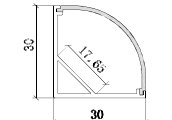

Aluminum LED Light Bar

Model No	LED/C Brand	LED Type	LED Qty	Power (W/m)	Voltage	CC/CV	Light Efficiency	CRI(Ra)	Water-proof	Color	(CT:K)	Lumen (lm/m)
C143-F5630A35-W-24C-SG1-ALXX										□ Warm White	2700-3100K	1400-1500lm
C143-F5630A35-N-24C-SG1-ALXX	SAMSUNG G1LM561A	SMD5630	70	15W/m	24V	CC Version	115m/W	≥ 80	No	□ Nature White	4000-4500K	1550-1650lm
C143-F5630A35-P-24C-SG1-ALXX										□ Pure White	6000-6500K	1650-1750lm
C143-F5630A35SA-W-24C-ALXX										□ Warm White	2700-3100K	1400-1500lm
C143-F5630A35SA-N-24C-ALXX	Taiwan Chip	SMD5630	70	15W/m	24V	CC Version	115m/W	≥ 80	No	□ Nature White	4000-4500K	1550-1650lm
C143-F5630A35SA-P-24C-ALXX										□ Pure White	6000-6500K	1650-1750lm
C143-F2835A60SA-W-24C-ALXX										□ Warm White	2900-3100K	1650-1700lm
C143-F2835A60SA-N-24C-ALXX	Taiwan Chip	SMD2835	120	19.2W	24V	CC Version	93m/W	≥ 90	No	□ Nature White	4000-4500K	1700-1750lm
C143-F2835A60SA-P-24C-ALXX										□ Pure White	6000-6500K	1750-1800lm

Remark: X stands for waterproof version, A stands for non-waterproof version, C stands for IP67 waterproof version
CC means constant current version, CV means Constant Voltage Version

Aluminum Profiles

C143-AL23