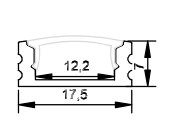

Remark: X stands for waterproof version, A stands for non-waterproof version, C stands for IP67 waterproof version  
CC means constant current version, CV means Constant Voltage Version

Aluminum Profiles

C143-AL05

C143-AL06

C143-AL07

C143-AL08

C143-AL11

C143-AL13

C143-AL14

C143-AL015