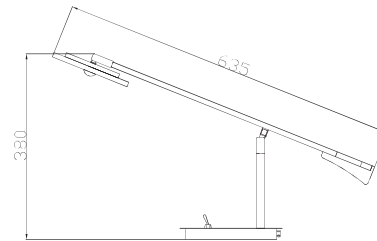

Model	C153-TL015S-1 30K 08W
Input Voltage	120-240V AC
Power	8.5W
PFC	>0.7
Color Temp	3000K
Luminous Flux	350lm
C.R.I	80
Size	180x250x450mm
Color Box	500x110x455mm
Carton	515x460x470mm
N.W	3.7Kg
G.W	7.5Kg
Package	4PCS/CTN
IP Code	IP20

Model	C153-TL016S-2 30K 08W
Input Voltage	120-240V AC
Power	8.5W
PFC	>0.7
Color Temp	3000K
Luminous Flux	350lm
C.R.I	80
Size	635x380x165mm
Color Box	610x200x255mm
Carton	515x460x470mm
N.W	11.6Kg
G.W	16Kg
Package	4PCS/CTN
IP Code	IP20