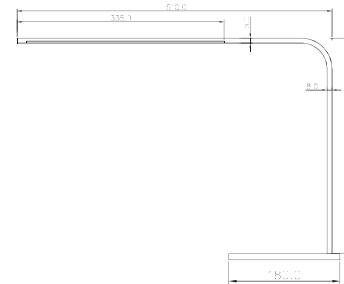

Model	C153-TL026S-4 30K 08W
Input Voltage	120-240V AC
Power	8.5W
PFC	>0.7
Color Temp	3000K
Luminous Flux	350lm
C.R.I	80
Size	330x735mm
Color Box	665x145x110mm
Carton	680x235x310mm
N.W	9.8Kg
G.W	12.3Kg
Package	4PCS/CTN
IP Code	IP20

Model	C153-TL030S-3 30K 08W
Input Voltage	120-240V AC
Power	8.5W
PFC	>0.7
Color Temp	3000K
Luminous Flux	350lm
C.R.I	80
Size	180x350x510mm
Color Box	595x110x400mm
Carton	610x465x415mm
N.W	3.9Kg
G.W	7.8Kg
Package	4PCS/CTN
IP Code	IP20