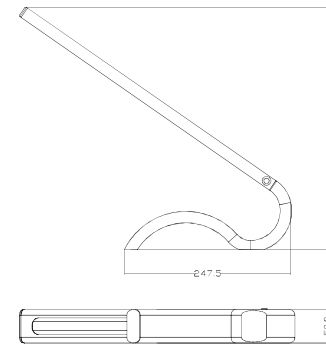

Model	C153-TL032S-4 30K 08W
Input Voltage	120-240V AC
Power	6W
PFC	>0.8
Color Temp	3000K
Luminious Flux	230lm
C.R.I	80
Size	430x400x155mm
Color Box	458x164x58mm
Carton	475x315x350mm
N.W	11Kg
G.W	14.7Kg
Package	10PCS/CTN
IP Code	IP20

Model	C153-TL034S-3 30K 08W
Input Voltage	120-240V AC
Power	6W
PFC	>0.7
Color Temp	3000K
Luminious Flux	200lm
C.R.I	80
Size	248x360mm
Color Box	540x250x65mm
Carton	555x555x65mm
N.W	4.4Kg
G.W	9.2Kg
Package	8PCS/CTN
IP Code	IP20