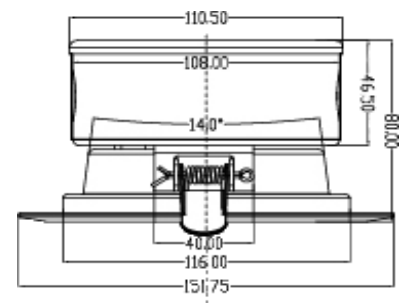

#### DIMENSIONS

## SPECIFICATIONS

Ordering Information

Sample Catalog No.: C074-DCR-5F-12W-27K-WH

Model No.	Wattage	LED type	Beam $\angle$	Lumens	Dimensions ( $\phi$ /W*H)	Input V	CCT. (K)	Dimmable	Lifespan (hrs)
C074-DCR-5F-12	12	EPISTAR	110°	960	$\phi$ 5.12"/5.97"*3.15"	110-277	2700-3200-4000-4500-5700-6200	Yes	50,000