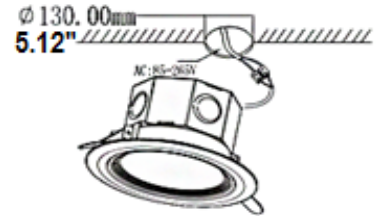

#### DIMENSIONS

## SPECIFICATIONS

Ordering Information

Sample Catalog No.: C074-DCR-5F-12W-27K-WH

Model No.	Wattage	LED type	Beam $\angle$	Lumens	Dimensions ( $\phi$ /W*H)	Input V	CCT. (K)	Dimmable	Lifespan (hrs)
C074-DCR-5F-12	12	EPISTAR	110°	960	$\phi$ 5.12"/5.97"*3.15"	110-277	2700-3200-4000-4500-5700-6200	Yes	50,000