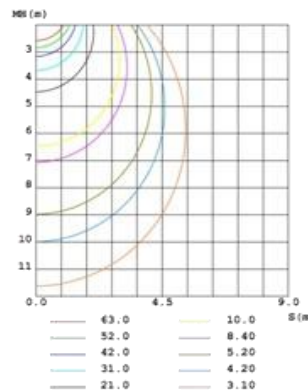

#### DIMENSIONS

## SPECIFICATIONS

Ordering Information

Sample Catalog No.: C074-DCR-5F-12W-27K-WH

Model No.	Wattage	LED type	Beam $\angle$	Lumens	Dimensions ( $\phi$ /W*H)	Input V	CCT. (K)	Dimmable	Lifespan (hrs)
C074-DCR-5F-12	12	EPISTAR	110°	960	$\phi$ 5.12"/5.97"*3.15"	110-277	2700-3200-4000-4500-5700-6200	Yes	50,000