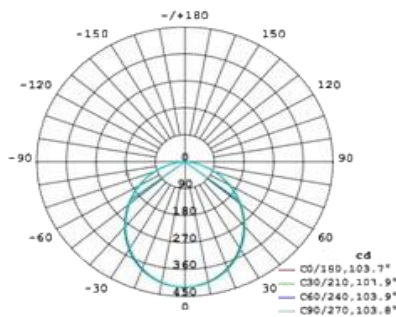

#### DIMENSIONS

## SPECIFICATIONS

Ordering Information

Sample Catalog No.: C074-DCR-5F-12W-27K-WH

Model No.	Wattage	LED type	Beam $\angle$	Lumens	Dimensions ( $\phi$ /W*H)	Input V	CCT. (K)	Dimmable	Lifespan (hrs)
C074-DCR-5F-12	12	EPISTAR	110°	960	$\phi$ 5.12"/5.97"*3.15"	110-277	2700-3200-4000-4500-5700-6200	Yes	50,000