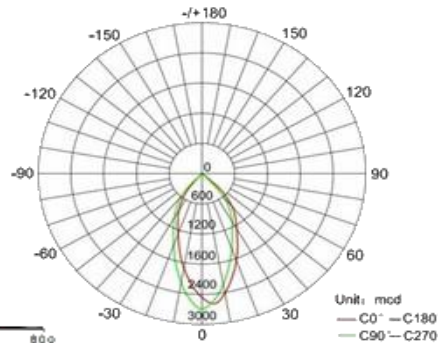

#### DIMENSIONS

#### SPECIFICATIONS

Ordering Information

Sample Catalog No.: C074-DCR-8C-30W-27K-WH

Model No.	Wattage	LED type	Beam $\angle$	Lumens	Dimensions ( $\phi$ /W*H)	Input V	CCT. (K)	Dimmable	Lifespan (hrs)
C074-DCR-8C-30	30	EPistar	30°/60°	2550	$\phi$ 8.26"9.65"*5.51"	110-277	2700-3200-4000-4500-5700-6200	Yes	50,000