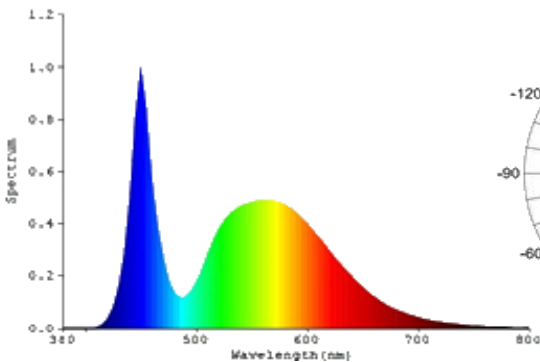

DIMENSIONS

DESCRIPTION

IC RATED

This patented 8" LED COB downlight is ideal for both commercial and residential applications. Its anti-glare design provides both a uniform and soft lighting effect. The quality construction includes an aluminum body which provides excellent thermal performance, lower light decline and longer life, including easy accessible junction box, allowing quick installation. No need for the traditional junction box any more. Save time & money during installation.

CRI: >80Ra Power Factor:>0.95 Working temperature: -25° to +50°

Trim color : White (WH) or Silver (SL)

SPECIFICATIONS

Ordering Information

Sample Catalog No.: C074-DCR-8C-30W-27K-WH

Model No.	Wattage	LED type	Beam $\angle$	Lumens	Dimensions (ϕ/W*H)	Input V	CCT. (K)	Dimmable	Lifespan (hrs)
C074-DCR-8C-30	30	EPistar	30°/60°	2550	ϕ8.26"9.65"*5.51"	110-277	2700-3200-4000-4500-5700-6200	Yes	50,000

Cobolight reserves the right to make technical improvements & modifications without notice. V.1503

8088, Trans-Canada Highway
Montreal, Qc., H4S 1M5, CANADA

T. +1 (514) 745-1414
F. +1 (514) 745-4664

info@Cobolight.com
Cobolight.com