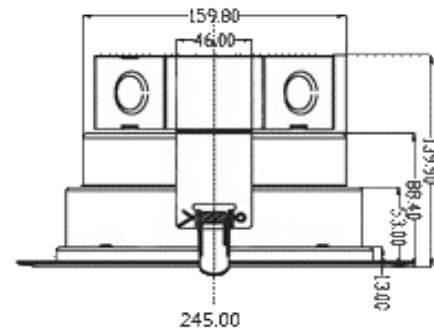

#### DIMENSIONS

#### SPECIFICATIONS

Ordering Information

Sample Catalog No.: C074-DCR-8C-30W-27K-WH

Model No.	Wattage	LED type	Beam $\angle$	Lumens	Dimensions ( $\phi$ /W*H)	Input V	CCT. (K)	Dimmable	Lifespan (hrs)
C074-DCR-8C-30	30	EPistar	30°/60°	2550	$\phi$ 8.26"9.65"*5.51"	110-277	2700-3200-4000-4500-5700-6200	Yes	50,000