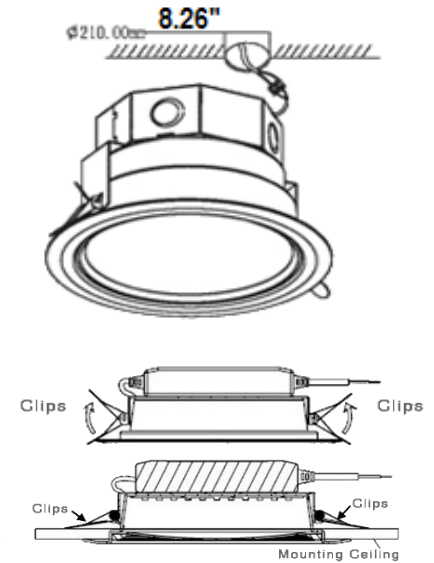

#### DIMENSIONS

#### SPECIFICATIONS

Ordering Information

Sample Catalog No.: C074-DCR-8C-30W-27K-WH

Model No.	Wattage	LED type	Beam $\angle$	Lumens	Dimensions ( $\phi$ /W*H)	Input V	CCT. (K)	Dimmable	Lifespan (hrs)
C074-DCR-8C-30	30	EPistar	30°/60°	2550	$\phi$ 8.26"9.65"*5.51"	110-277	2700-3200-4000-4500-5700-6200	Yes	50,000