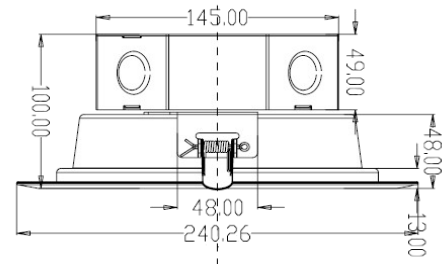

DCR-8F

Commercial & Residential

8" LED Downlight

Project	Type
Project Location	
Catalog #	Qty

DIMENSIONS

DESCRIPTION

IC RATED

This patented 8" LED downlight is ideal for both commercial and residential applications. Its anti-glare design provides both a uniform and soft lighting effect. The quality construction includes an aluminum body which provides excellent thermal performance, lower light decline and longer life, including easy accessible junction box, allowing quick installation. No need for the traditional junction box any more. Save time & money during installation.

CRI: >80Ra Power Factor:>0.95 Working temperature: -25° to +50°

Trim color : White (WH) or Silver (SL)

SPECIFICATIONS

Ordering Information

Sample Catalog No.: C074-DCR-8F-20W-27K-WH

Model No.	Wattage	LED type	Beam \angle	Lumens	Dimensions (ϕ /W*H)	Input V	CCT. (K)	Dimmable	Lifespan (hrs)
C074-DCR-8F-20	20	EPISTAR	110°	2000	ϕ 8.27"/9.46"*3.81"	110-277	2700-3200-4000-4500-	Yes	50,000
C074-DCR-8F-25	25	EPISTAR	110°	2400	ϕ 8.27"/9.46"*3.81"	110-277	5700-6200	Yes	50,000