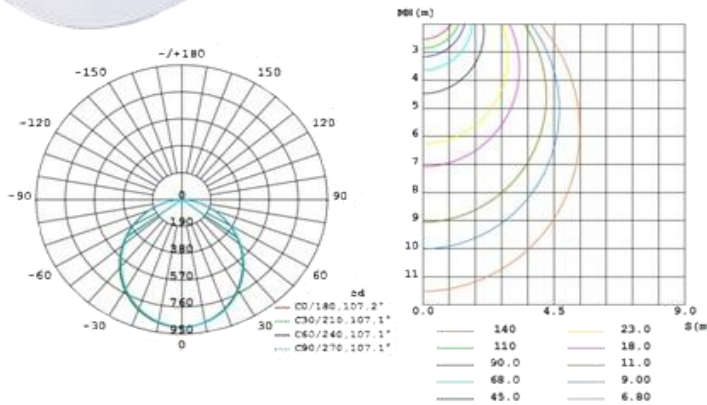

DCR-8F

Commercial & Residential

8" LED Downlight

Project	Type
Project Location	
Catalog #	Qty

DIMENSIONS

DESCRIPTION

IC RATED

This patented 8" LED downlight is ideal for both commercial and residential applications. Its anti-glare design provides both a uniform and soft lighting effect. The quality construction includes an aluminum body which provides excellent thermal performance, lower light decline and longer life, including easy accessible junction box, allowing quick installation. No need for the traditional junction box any more. Save time & money during installation.

CRI: >80Ra Power Factor:>0.95 Working temperature: -25° to +50°

Trim color : White (WH) or Silver (SL)

SPECIFICATIONS

Ordering Information

Sample Catalog No.: C074-DCR-8F-20W-27K-WH

Model No.	Wattage	LED type	Beam \angle	Lumens	Dimensions (ϕ /W*H)	Input V	CCT. (K)	Dimmable	Lifespan (hrs)
C074-DCR-8F-20	20	EPISTAR	110°	2000	ϕ 8.27"/9.46"*3.81"	110-277	2700-3200-4000-4500-	Yes	50,000
C074-DCR-8F-25	25	EPISTAR	110°	2400	ϕ 8.27"/9.46"*3.81"	110-277	5700-6200	Yes	50,000