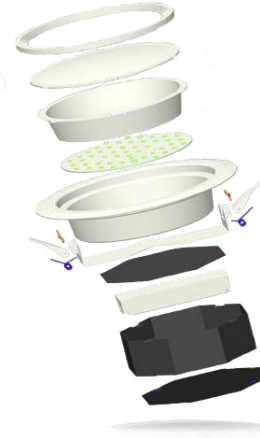

DCR-8F

Commercial & Residential

8" LED Downlight

Project	Type
Project Location	
Catalog #	Qty

DIMENSIONS

DESCRIPTION

IC RATED

This patented 8" LED downlight is ideal for both commercial and residential applications. Its anti-glare design provides both a uniform and soft lighting effect. The quality construction includes an aluminum body which provides excellent thermal performance, lower light decline and longer life, including easy accessible junction box, allowing quick installation. No need for the traditional junction box any more. Save time & money during installation.

CRI: >80Ra Power Factor:>0.95 Working temperature: -25° to +50°

Trim color : White (WH) or Silver (SL)

SPECIFICATIONS

Ordering Information

Sample Catalog No.: C074-DCR-8F-20W-27K-WH

Model No.	Wattage	LED type	Beam \angle	Lumens	Dimensions (ϕ /W*H)	Input V	CCT. (K)	Dimmable	Lifespan (hrs)
C074-DCR-8F-20	20	EPISTAR	110°	2000	ϕ 8.27"/9.46"*3.81"	110-277	2700-3200-4000-4500-	Yes	50,000
C074-DCR-8F-25	25	EPISTAR	110°	2400	ϕ 8.27"/9.46"*3.81"	110-277	5700-6200	Yes	50,000