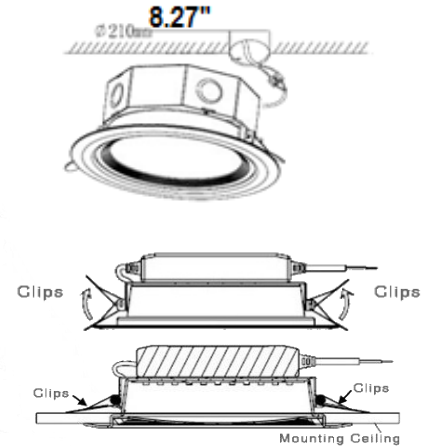

DCR-8F

Commercial & Residential

8" LED Downlight

Project	Type
Project Location	
Catalog #	Qty

DIMENSIONS

DESCRIPTION

IC RATED

This patented 8" LED downlight is ideal for both commercial and residential applications. Its anti-glare design provides both a uniform and soft lighting effect. The quality construction includes an aluminum body which provides excellent thermal performance, lower light decline and longer life, including easy accessible junction box, allowing quick installation. No need for the traditional junction box any more. Save time & money during installation.

CRI: >80Ra Power Factor:>0.95 Working temperature: -25° to +50°

Trim color : White (WH) or Silver (SL)

SPECIFICATIONS

Ordering Information

Sample Catalog No.: C074-DCR-8F-20W-27K-WH

Model No.	Wattage	LED type	Beam \angle	Lumens	Dimensions (ϕ /W*H)	Input V	CCT. (K)	Dimmable	Lifespan (hrs)
C074-DCR-8F-20	20	EPISTAR	110°	2000	ϕ 8.27"/9.46"*3.81"	110-277	2700-3200-4000-4500-	Yes	50,000
C074-DCR-8F-25	25	EPISTAR	110°	2400	ϕ 8.27"/9.46"*3.81"	110-277	5700-6200	Yes	50,000