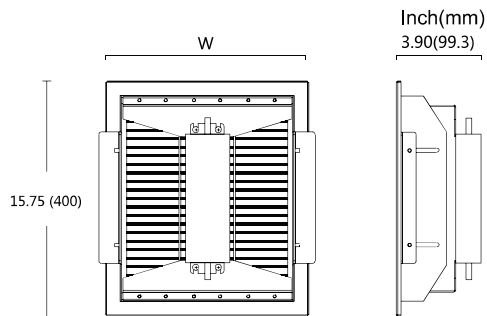

### SPECIFICATIONS

Input Power	ETL	DLC	Input Voltage	CCT	CRI	Delivered Lumens(5K)	Power Factor	THD	Installation
C08A-80W	YES	YES	100-277V 50/60HZ	2700-6500K	>75	8,087 LM	>0.92	<15%	Recessed
C08B-120W	YES	YES				12,493 LM			
C08C-160W	YES	YES				16,803 LM			

### DIMENSION

Inch(mm)  
3.90(99.3)

Model	Input Power	Width
C08A	80W	9.53 (242)
C08B	120W	12.64 (321)
C08C	160W	15.75 (400)