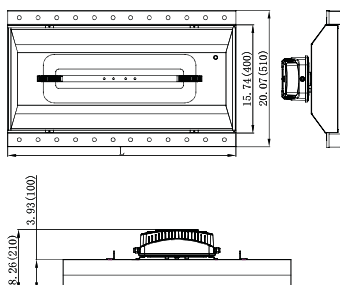

CERTIFICATION

Accessories

Length 15ft

Length 8ft

DETAILS PHOTOS

LAMP SPECIFICATIONS

Wattage	Dimensions(LxWxH) inch/mm	Rated Life	Surface Temp.	Descriptions
200W	17.52x5.79x3.43(445x152x87)	100,000 Hours	<212°F(100°C)	Different Spectrum available upon request
250W	17.52x5.79x3.43(445x152x87)			
300W	21.38x5.98x3.43(543x152x87)			
400W	33.38x6.93x3.43(848x176x87)			
500W	41.26x6.93x4.30(1048x176x109)			

BALLAST SPECIFICATIONS

Wattage	Dimensions (LxWxH) inch/mm	Input Voltage	Current(A)	Frequency	Power Factor	Operating Temp.
200W	11.49x6.77x4.41 292x172x112	120-277/347V	1.67-0.72/0.58	50/60	>0.96	-20 to 130 F -30 to 54 C
250W			2.08-0.90/0.72			
300W			2.50-1.08/0.86			
400W			3.33-1.44/1.15			
500W			2.40-1.81/1.44			

DIMENSION

Ordering Code

Model	Wattage	L inch(mm)
G01A	200~300W	29.53(750)
G01B	400W	39.37(1000)
G01C	500W	47.24(1200)

Available Spectrum For Induction