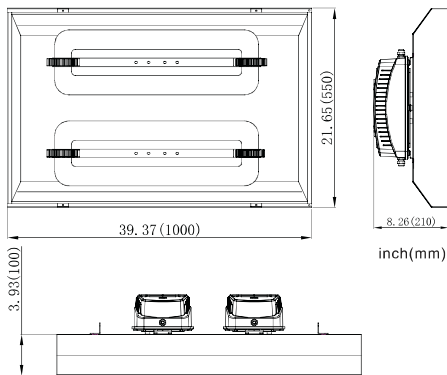

### LAMP SPECIFICATIONS

Wattage	Dimensions(LxWxH) inch/mm	Rated Life	Surface Temp.	Descriptions
G02-300W	21.38x5.98x3.43(543x152x87)	100,000 Hours	<212 °F(100 °C)	Different Spectrum available upon request
G02-400W	33.38x6.93x3.43(848x176x87)			

### BALLAST SPECIFICATIONS

Wattage	Dimensions (LxWxH) inch/mm	Input Voltage	Current(A)	Frequency	Power Factor	Operating Temp.
300W	11.49x6.77x4.41 292x172x112	120-277/347V	2.50-1.08/0.86	50/60	>0.96	-20 to 130 F -30 to 54 C
400W			3.33-1.44/1.15			

### DIMENSION