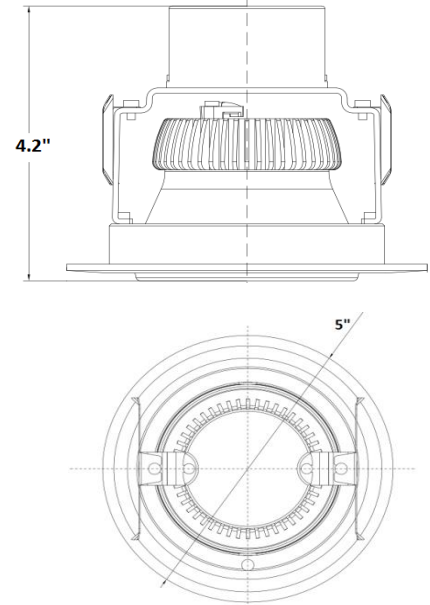

DRA-4 Series 4" ADJUSTABLE LED DOWNLIGHT

Project	Type
Project Location	
Catalog #	Qty

DIMENSIONS

FOR WET Location

4" 9/13W

ISO9001:2008
ISO14001:2004
OHSAS18001:2007

DESCRIPTION

4" Adjustable Retrofit LED Downlight

Designed and engineered for retrofitting existing recessed 4" can light housings as well as new construction applications. Can be rotated and pushed. Covers all angles that normally cannot be reached by normal fixtures. Adopting high performance LED chip, with flat and curved cover. It is designed for different ascent lighting applications, and suitable for wet location.