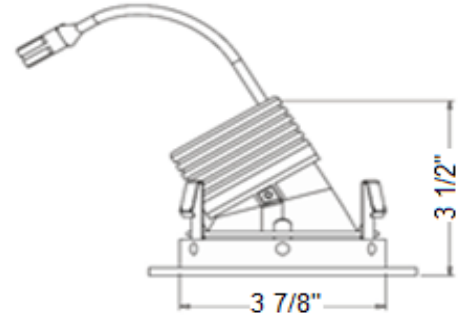

DR-W-4006

4" LED WALL WASH

Project	Type
Project Location	
Catalog #	Qty

DIMENSIONS

DESCRIPTION

4" Retrofit LED Wall Wash Downlight

- All-in-one 4" retrofit LED wall washer trim designed to be used with 4 inch recessed housings.
- Provides 50,000 hours of life at 70% lumen maintenance.
- Eco-friendly; no heat, no lead, no mercury, no UV.
- Trim has a medium base socket adapter whip.
- Diffusing lens conceals the LEDs from direct view and provides uniform aperture luminance.
- Dimming option 0-10V. Dimmable with the use of most incandescent, magnetic low voltage and electronic low voltage wall box dimmers. Dimmable integral driver dims down to 10%.
- CRI > 80%
- Driver dedicated 120V. PF: >0.9 THD: less than 20%

Model No.	Wattage	Lumens	Dimming Option	CCT (K)	Dimensions	Lifespan (hrs)
C118-DR-W-4006	9W	650 LM	Yes	30K=3000 40K=4000 50K=5000	Ø3.5"x3.8"x5"	50,000

- LED retrofit trim only - housing sold separately (see section LED Housing Series).