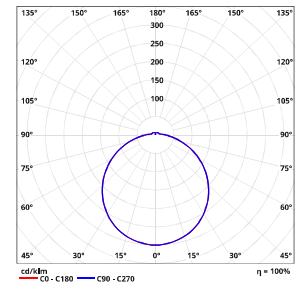

Photometric: 2000 LED